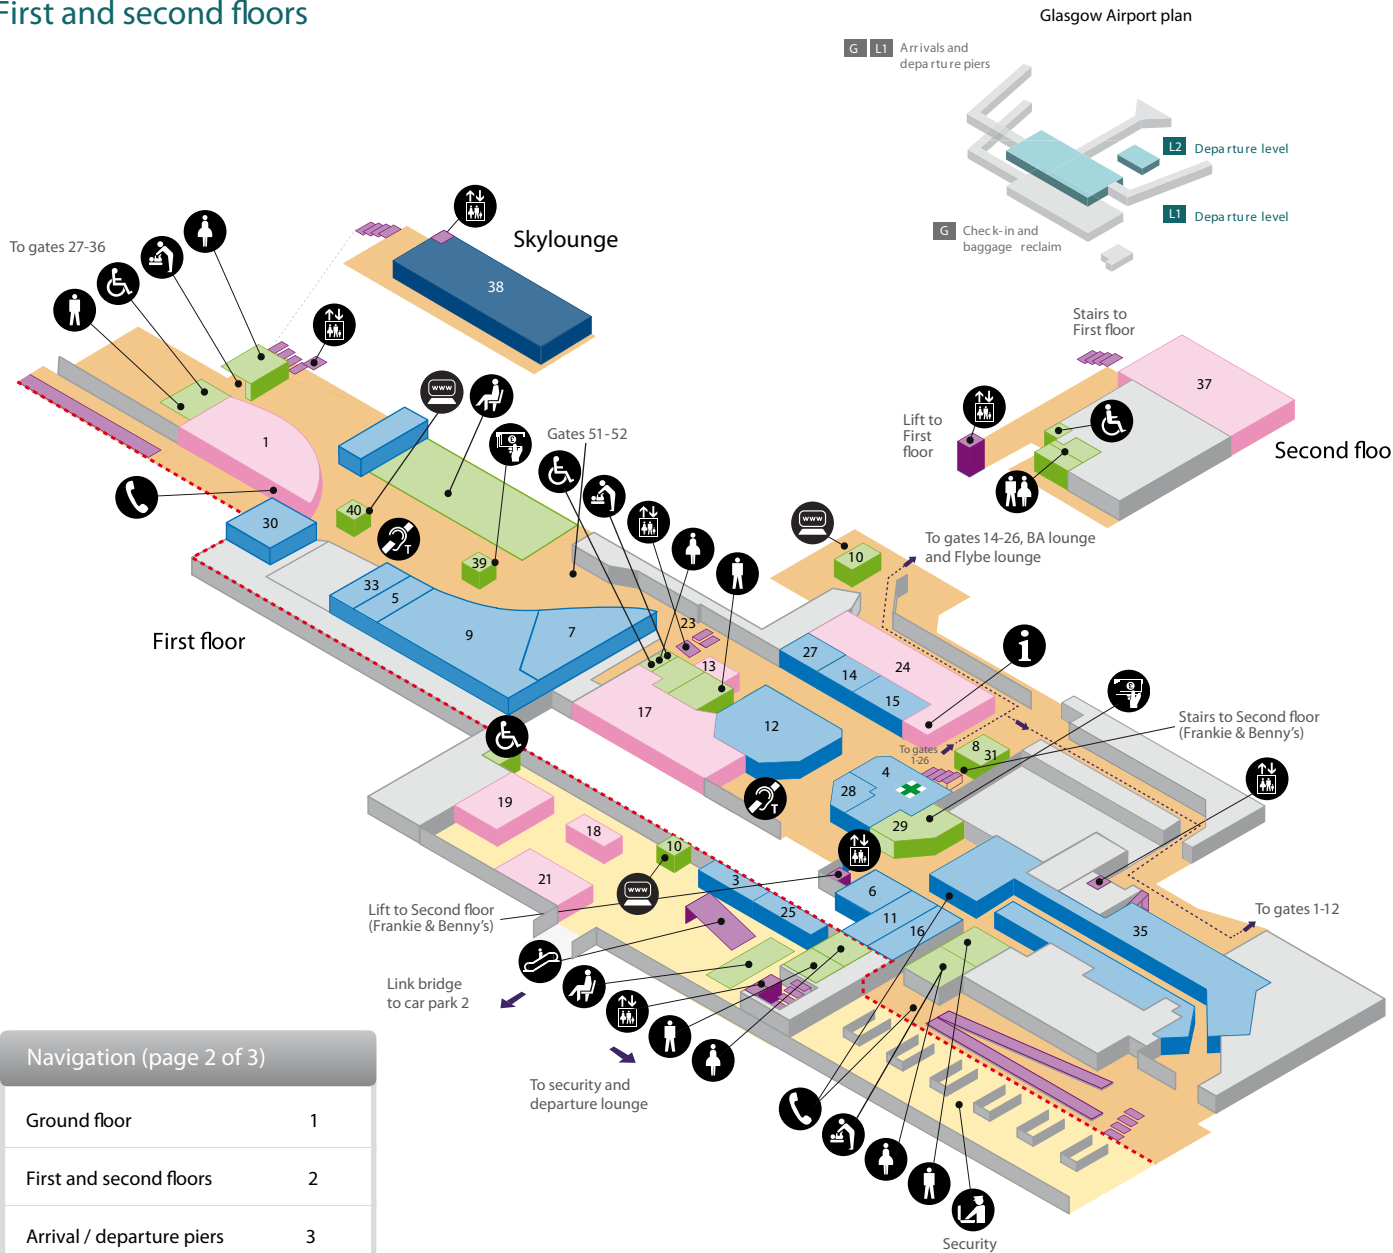

Food and drink

First stop cafe	22	Starbucks	14
JD Wetherspoon Pub	32		

- Accessible toilet
- Baby care
- Baggage enquiries
- Baggage reclaim
- Cash machine
- Check-in
- Escalator
- Facilities for the hard of hearing
- Internet facility
- Left luggage
- Lift
- Lost property
- Passport control
- Postbox
- Prayer/Quiet room
- Seating
- Telephone
- Ticket sales
- Toilet men
- Toilet women
- Public areas
- Passenger areas
- Before/After security

Navigation (page 1 of 3)

Ground floor	1
First and second floors	2
Arrival / departure piers	3

Glasgow Airport

First and second floors

Navigation (page 2 of 3)

Ground floor	1
First and second floors	2
Arrival / departure piers	3

Passenger lounges

Skyounge	38
----------	----

- Accessible toilet
- Baby care
- Cash machine
- Escalator
- Facilities for the hard of hearing
- Information
- Internet facility
- Lift
- Passenger lounge/seating area
- Postbox
- Security
- Telephone
- Toilet men
- Toilet women
- Passenger areas
- Before/After security

- Accessible toilet
- Baby care
- Facilities for the hard of hearing
- Internet facility
- Lift
- Prayer area
- Toilet women
- Passenger areas
- Toilet men

- A. Ground floor - International arrivals pier
- B. First floor - International departure gates 27-36
- C. First floor - Domestic departure gates 14-26
- D. First floor - Departure gates 1-12