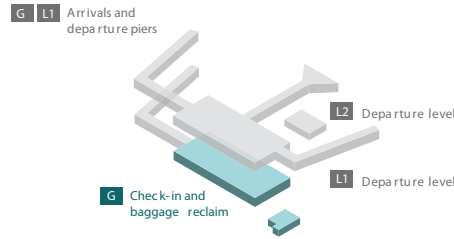

Glasgow Airport

Ground floor

Glasgow Airport plan

Shopping

Rolling Luggage	37	Tesco Express	9
Sims Family Entertainment	28	WHSmith	5

Services

American Express bureau de change	2	National/Alamo car hire	17
Avis car hire	15	Arnold Clark car hire	21
BA ticket desk	35	T1 Outsize Baggage	10
Baggage enquiry Desk	1	Reserved seating	11
Barrhead Travel	7	Safe to Go Bag Wrapping	13
BMI baggage service office	25	Servisair baggage office	27
British Airways baggage service office	27	Shop and Collect Point	9
Budget	19	Special assistance point	30
Ticket desks	33	Spectrum internet desks	31
Customs red point	3	T2 Outsized Baggage	39
Easy Jet ticket desk	12	Thomas Cook ticket desk	34
Enterprise car hire	20	Travelux bureau de change	6
Europcar car hire	16	VisitScotland	8
Hertz car hire	18	VisitScotland ticket desk & taxi information	36
Jet 2 ticket desk	38	Weigh Ahead - Bag Weighing	23
Menzies baggage office	24		
Multi faith prayer room	4		

Navigation (page 1 of 3)

Ground floor	1
First and second floors	2
Arrival / departure piers	3

Glasgow Airport

First and second floors

Navigation (page 2 of 3)

Ground floor	1
First and second floors	2
Arrival / departure piers	3