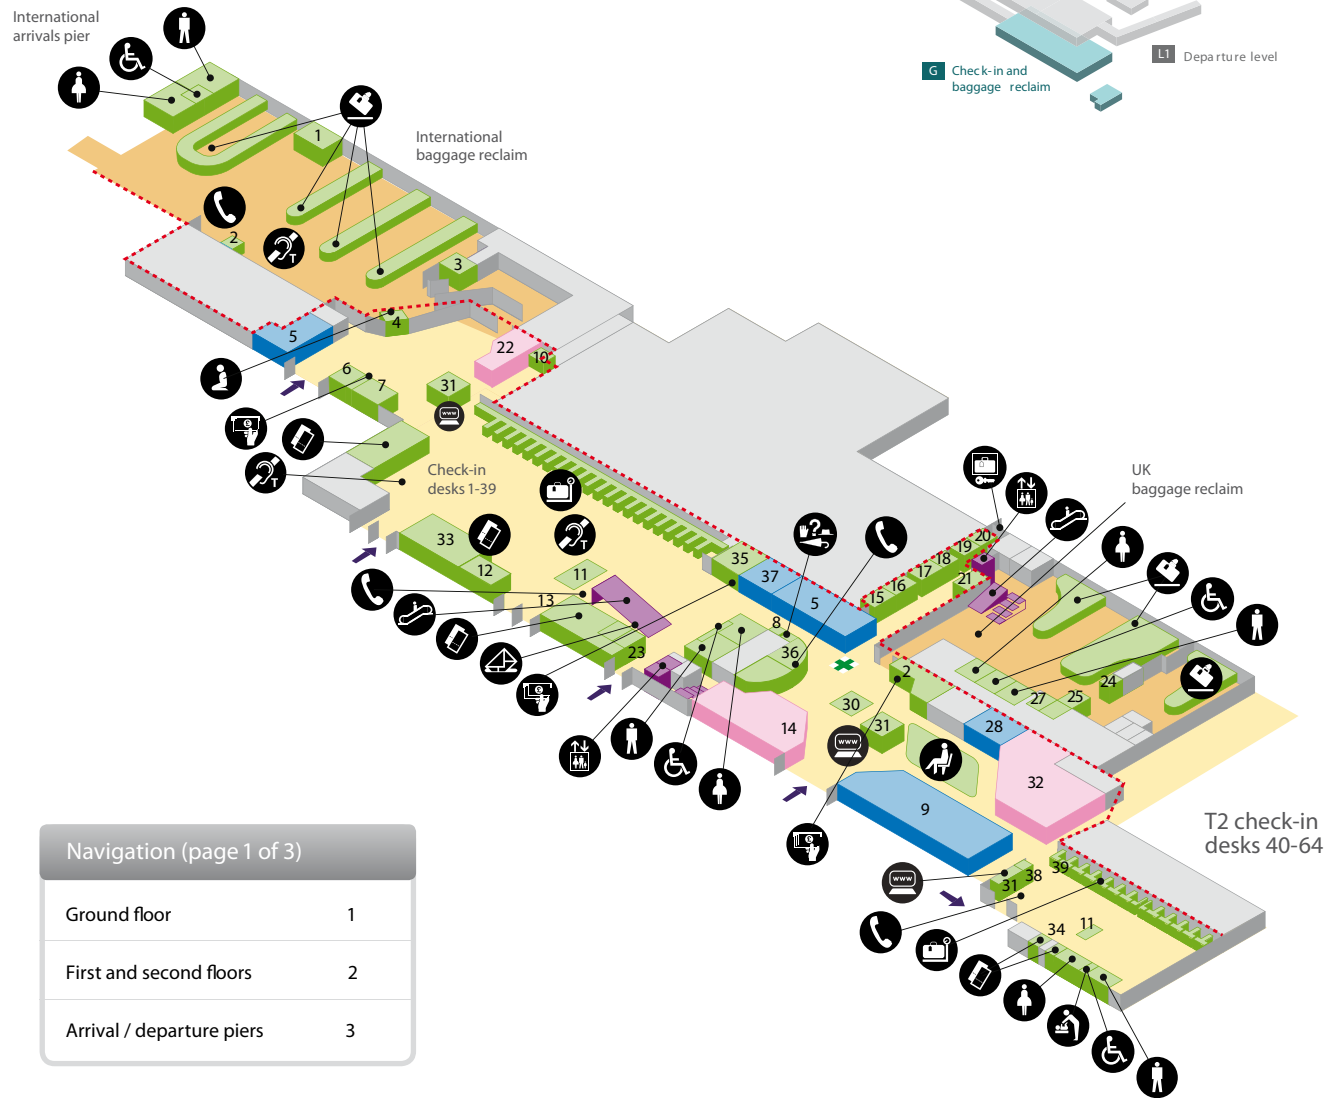

Glasgow Airport

Ground floor

Glasgow Airport plan

Shopping

Rolling Luggage	37	Tesco Express	9
Sims Family Entertainment	28	WHSmith	5

Services

American Express bureau de change	2	National/Alamo car hire	17
Avis car hire	15	Arnold Clark car hire	21
BA ticket desk	35	T1 Outsize Baggage	10
Baggage enquiry Desk	1	Reserved seating	11
Barrhead Travel	7	Safe to Go Bag Wrapping	13
BMI baggage service office	25	Servisair baggage office	27
British Airways baggage service office	27	Shop and Collect Point	9
Budget	19	Special assistance point	30
Ticket desks	33	Spectrum internet desks	31
Customs red point	3	T2 Outsized Baggage	39
Easy Jet ticket desk	12	Thomas Cook ticket desk	34
Enterprise car hire	20	Travelux bureau de change	6
Europcar car hire	16	VisitScotland	8
Hertz car hire	18	VisitScotland ticket desk & taxi information	36
Jet 2 ticket desk	38	Weigh Ahead - Bag Weighing	23
Menzies baggage office	24		
Multi faith prayer room	4		

Food and drink

First stop cafe	22	Starbucks	14
JD Wetherspoon Pub	32		

- Accessible toilet
- Baby care
- Baggage enquiries
- Baggage reclaim
- Cash machine
- Check-in
- Escalator
- Facilities for the hard of hearing
- Internet facility
- Left luggage
- Lift
- Lost property
- Passport control
- Postbox
- Prayer/Quiet room
- Seating
- Telephone
- Ticket sales
- Toilet men
- Toilet women
- Public areas
- Passenger areas
- Before/After security

Navigation (page 1 of 3)

Ground floor	1
First and second floors	2
Arrival / departure piers	3

Glasgow Airport

First and second floors

Navigation (page 2 of 3)

Ground floor	1
First and second floors	2
Arrival / departure piers	3

- Accessible toilet
- Baby care
- Facilities for the hard of hearing
- Internet facility
- Lift
- Prayer area
- Toilet women
- Passenger areas
- Toilet men

- A. Ground floor - International arrivals pier
- B. First floor - International departure gates 27-36
- C. First floor - Domestic departure gates 14-26
- D. First floor - Departure gates 1-12