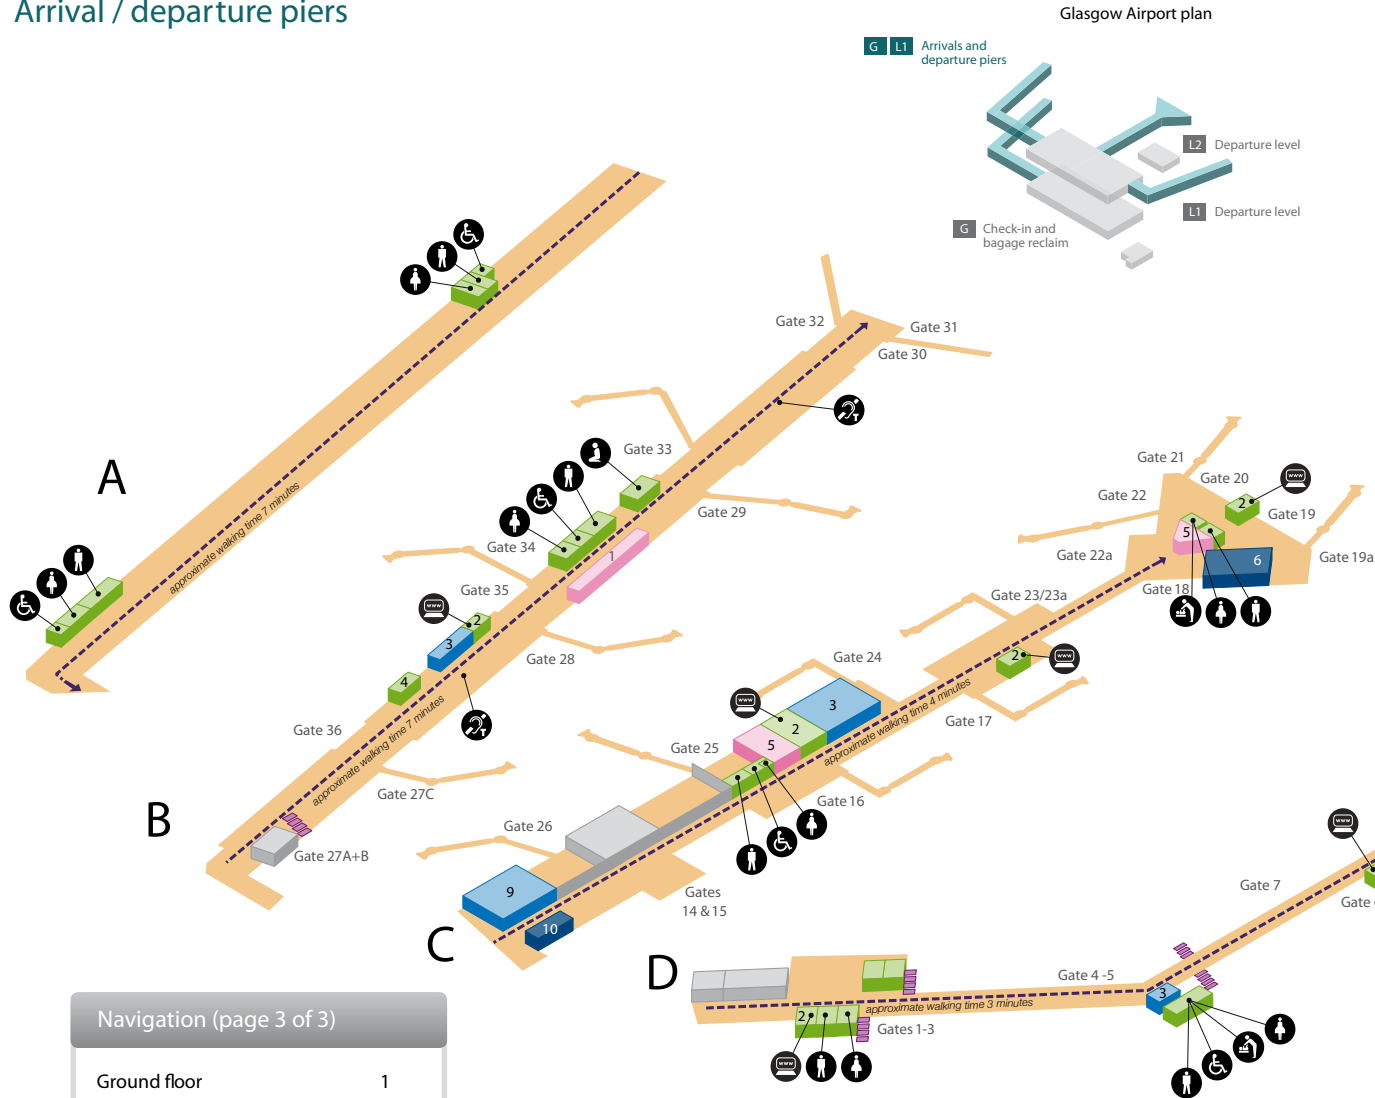

Glasgow Airport

Arrival / departure piers

Shopping

WHSmith	3	World Duty Free	9

Services

Spectrum internet desks	2	Games Area	4

Food and drink

J&R Tennent Bar	1	The Pier Café and Bar	5

Passenger lounges

British Airways lounge (by invitation only)	6	Flybe executive lounge (by invitation only)	10

- Accessible toilet
- Baby care
- Facilities for the hard of hearing
- Internet facility
- Lift
- Prayer area
- Toilet women
- Passenger areas
- Toilet men

- A. Ground floor - International arrivals pier
- B. First floor - International departure gates 27-36
- C. First floor - Domestic departure gates 14-26
- D. First floor - Departure gates 1-12

Navigation (page 3 of 3)	
Ground floor	1
First and second floors	2
Arrival / departure piers	3