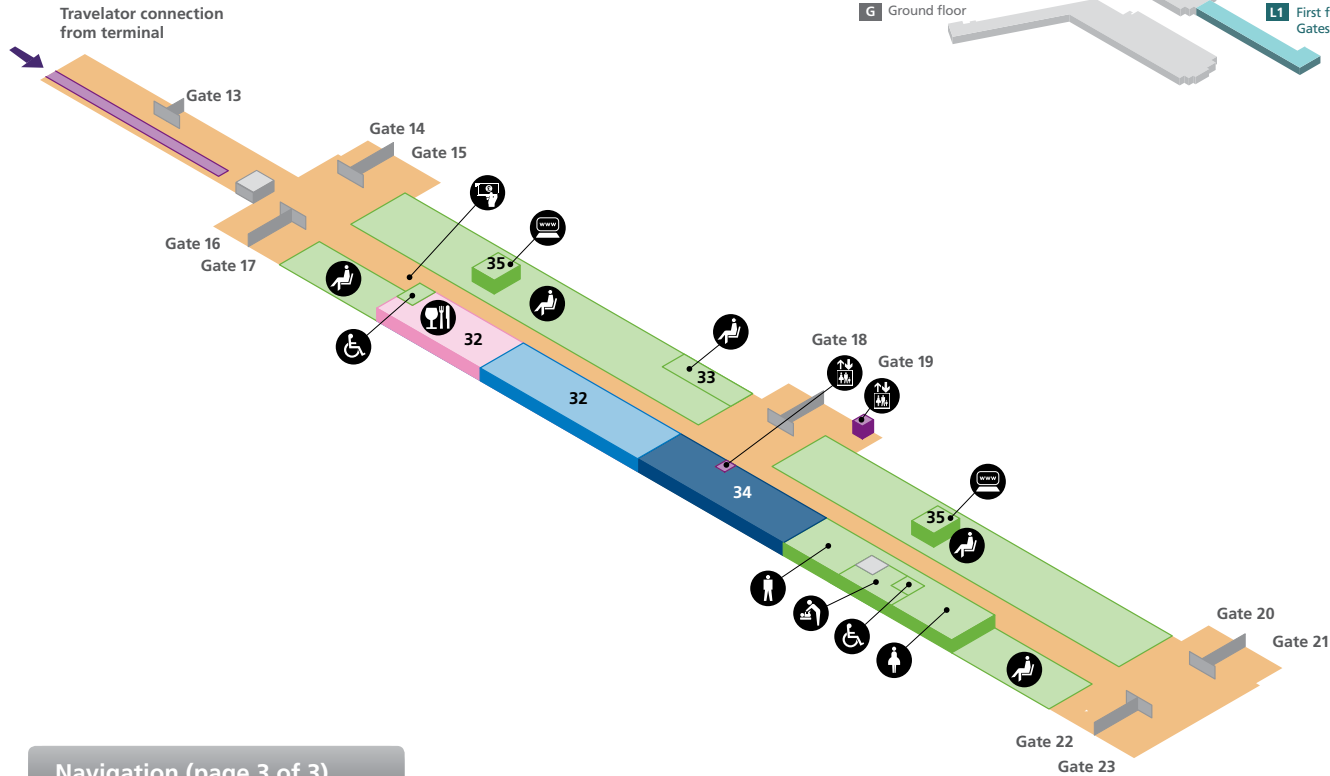

Airline lounges

British Airways Lounge	25	Servisair Lounge	6 7
bmi Lounge	9		

- Accessible toilet
- Babycare
- Bar/Pub
- Bureau de change
- Cash machine
- Check-in
- Internet facility
- Lift
- Passenger assistance
- Passenger seating area
- Postbox
- Restaurant/Café
- Security
- Telephone
- Male toilets
- Female toilets
- Wireless hotspot
- Public areas
- Passenger areas

Edinburgh Airport

First floor – Gates 13-23

Edinburgh Airport plan

Shopping

WHSmith & Café 32

Services

Reserved seating 33 Surfbox Internet 35

Food and drink