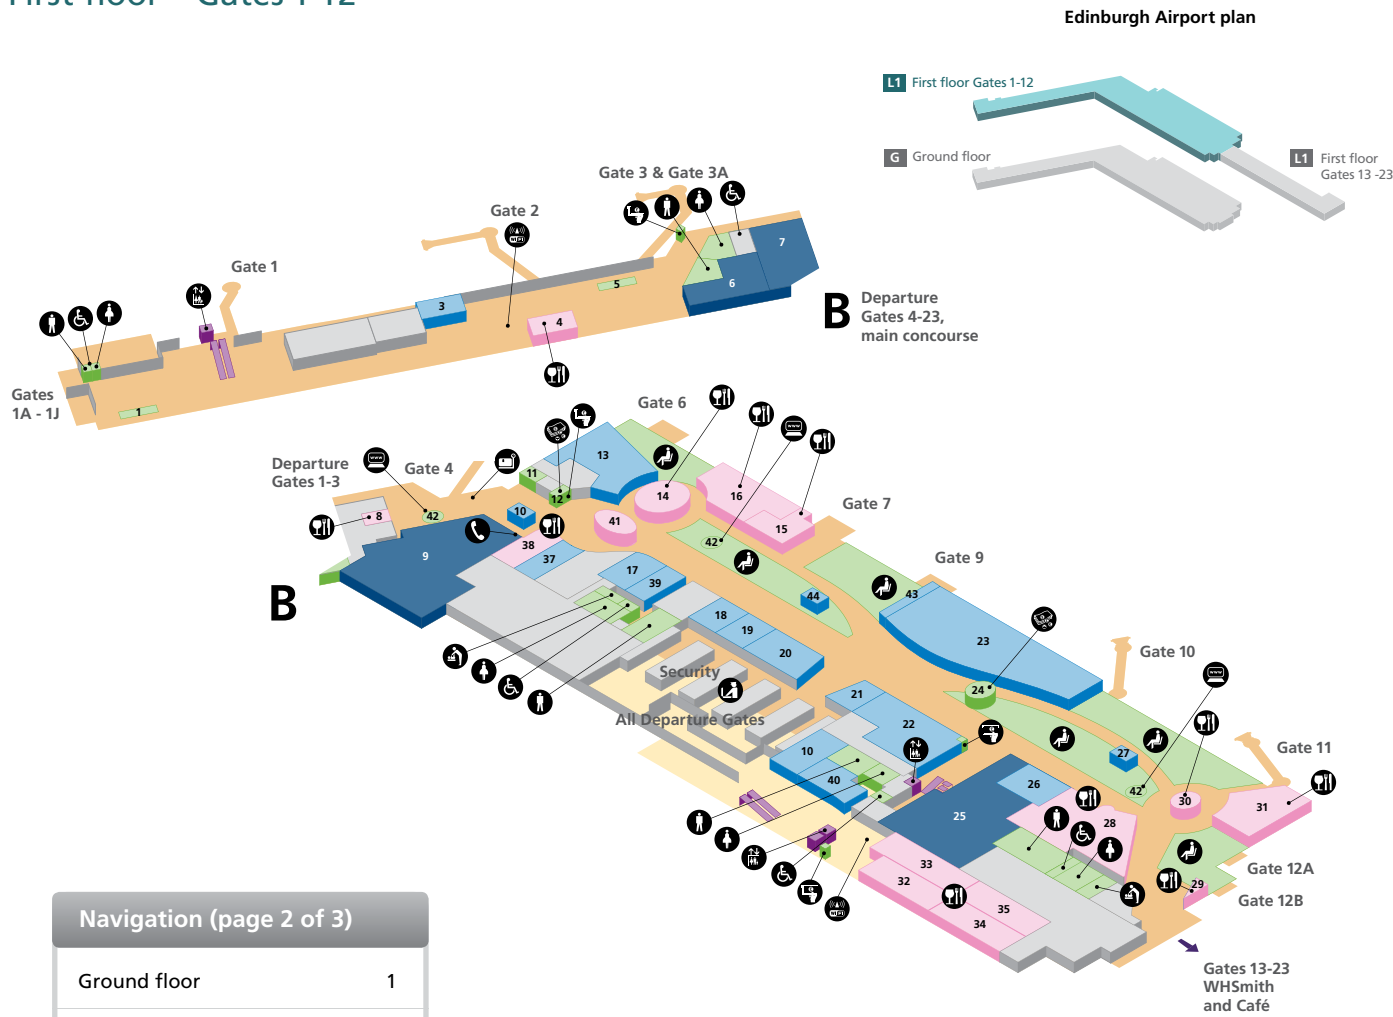

Edinburgh Airport

Ground floor

Shopping

VisitScotland	3	WHSmith	1	10
---------------	---	---------	---	----

Services

American Express	5	6	19	Reserved seating	29
Customs point			7	Lost Property	22
Shop & Collect			24	Surfbox Internet	27

- Public areas
- Passenger areas

Navigation (page 1 of 3)	
Ground floor	1
First floor – Gates 1-12	2
First floor – Gates 13-23	3

Edinburgh Airport

First floor – Gates 1-12

Navigation (page 2 of 3)	
Ground floor	1
First floor – Gates 1-12	2
First floor – Gates 13-23	3

Airline lounges

British Airways Lounge	25	Servisair Lounge	6 7
bmi Lounge	9		

- Accessible toilet
- Babycare
- Bar/Pub
- Bureau de change
- Cash machine
- Check-in
- Internet facility
- Lift
- Passenger assistance
- Passenger seating area
- Postbox
- Restaurant/Café
- Security
- Telephone
- Male toilets
- Female toilets
- Wireless hotspot
- Public areas
- Passenger areas

WHSmith & Café 32

Airline lounges

Flybe lounge 34

- Accessible toilet
- Lift
- Male toilets
- Babycare
- Passenger seating area
- Female toilets
- Cash machine
- Restaurant/Café
- Passenger areas
- Internet Facility