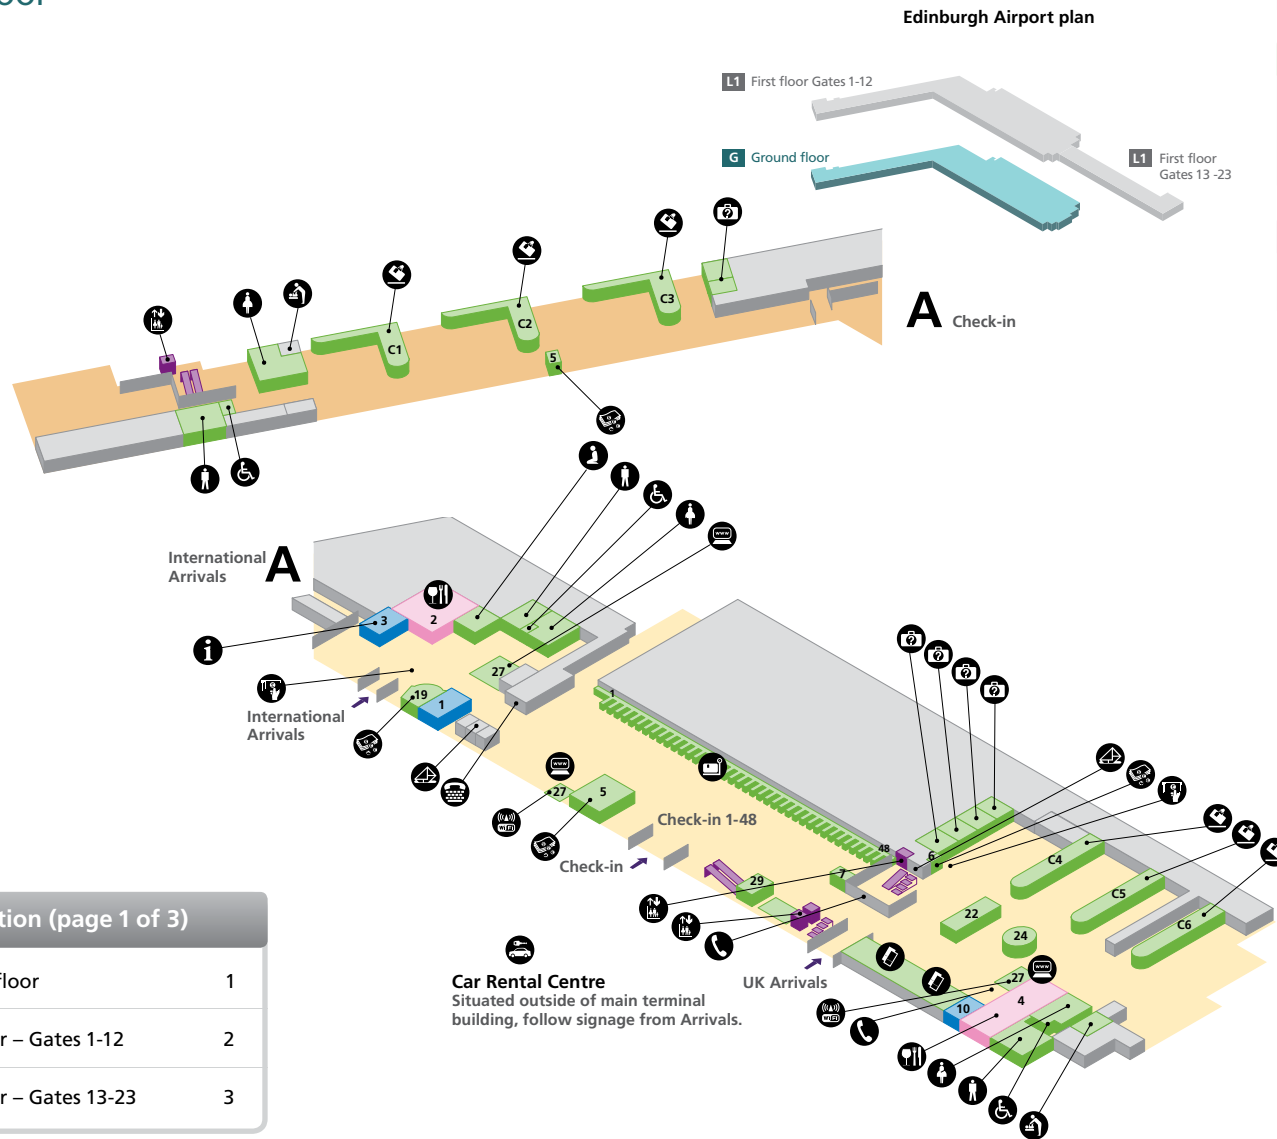

Edinburgh Airport

Ground floor

Shopping

VisitScotland	3	WHSmith	1	10
---------------	---	---------	---	----

Services

American Express	5	6	19	Reserved seating	29
Customs point			7	Lost Property	22
Shop & Collect			24	Surfbox Internet	27

- Public areas
- Passenger areas

Navigation (page 1 of 3)	
Ground floor	1
First floor – Gates 1-12	2
First floor – Gates 13-23	3

Edinburgh Airport

First floor – Gates 1-12

Navigation (page 2 of 3)	
Ground floor	1
First floor – Gates 1-12	2
First floor – Gates 13-23	3

Shopping

Accessorize	18	Sunglasses	19
The Airport Gallery	43	The Collection @ Edinburgh	17
Best of the Best	44	The Liquorice Tree	26
Boots	13	Tie Rack/Rolling Luggage	10
Dixons Travel	20	WHSmith	3 22 40
Hugo Boss	39	WHSmith Books	37
Inside & Out	27	World Duty Free	23
MAC / Jo Malone	21		

Airline lounges

British Airways Lounge	25	Servisair Lounge	6 7
bmi Lounge	9		

- Accessible toilet
- Babycare
- Bar/Pub
- Bureau de change
- Cash machine
- Check-in
- Internet facility
- Lift
- Passenger assistance
- Passenger seating area
- Postbox
- Restaurant/Café
- Security
- Telephone
- Male toilets
- Female toilets
- Wireless hotspot
- Public areas
- Passenger areas