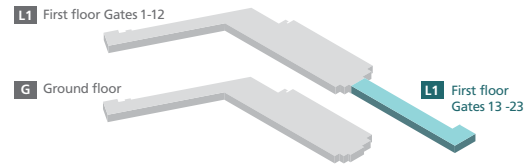

Airline lounges

British Airways Lounge	25	Servisair Lounge	6 7
bmi Lounge	9		

- Accessible toilet
- Babycare
- Bar/Pub
- Bureau de change
- Cash machine
- Check-in
- Internet facility
- Lift
- Passenger assistance
- Passenger seating area
- Postbox
- Restaurant/Café
- Security
- Telephone
- Male toilets
- Female toilets
- Wireless hotspot
- Public areas
- Passenger areas

Edinburgh Airport

First floor – Gates 13-23

Edinburgh Airport plan

Shopping

WHSmith & Café 32

Services

Reserved seating 33 Surfbox Internet 35

Food and drink